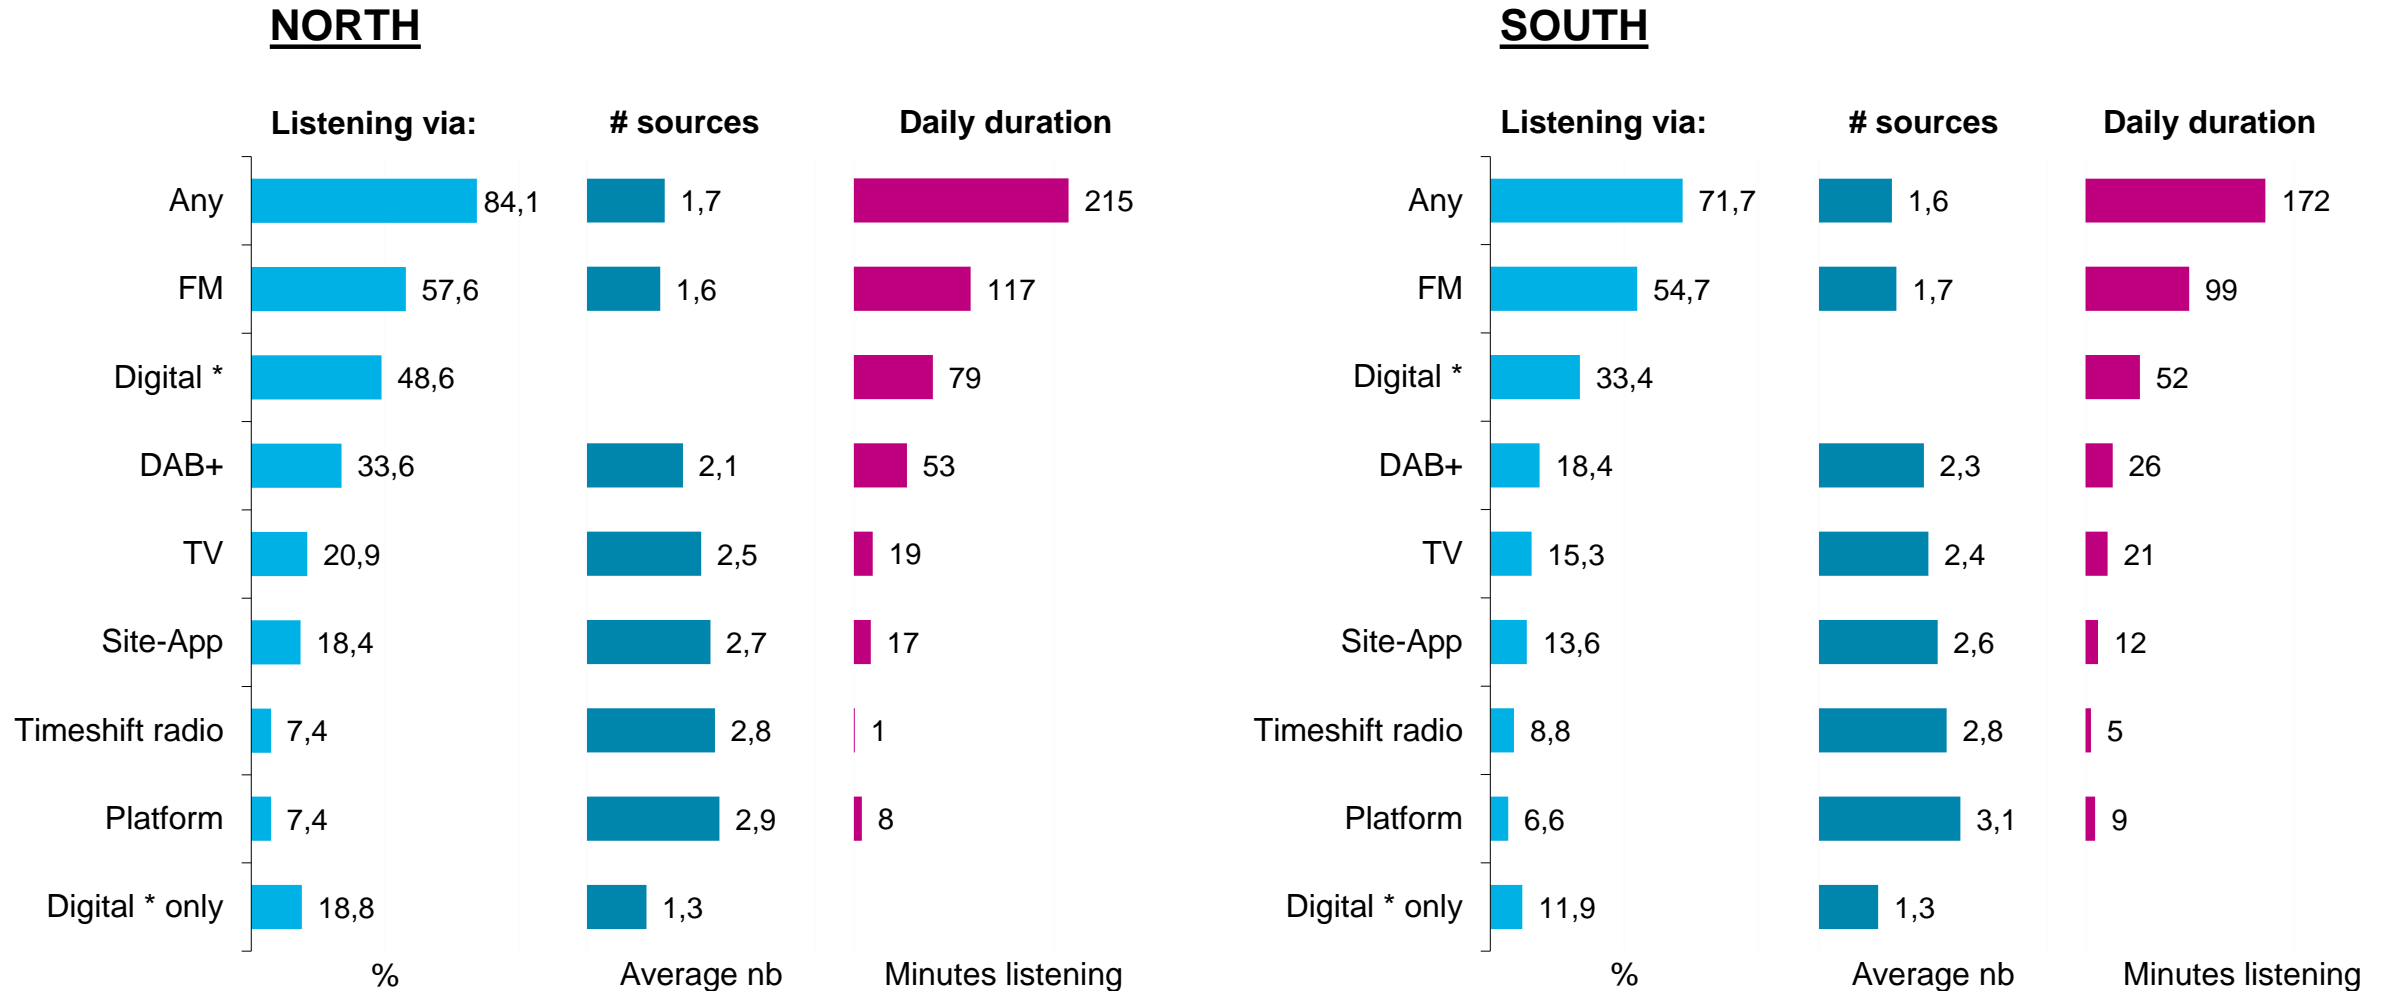

Radio listening: sources diversity & durations

* Digital = DAB+ or Site-application or radio platform or timeshift
 All sources live listening except "timeshift radio"